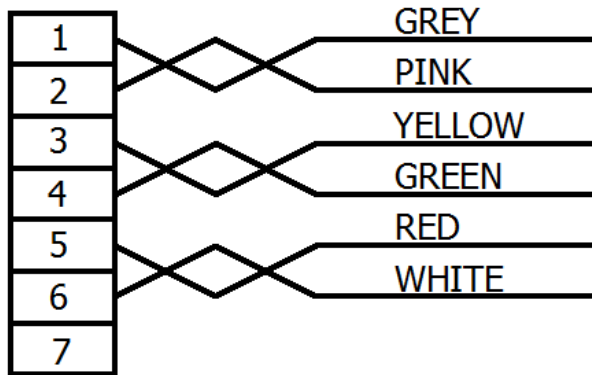

Description	Black Molded D7 Heavy Duty PUR Jacketed cable to pigtail out
xxx	Cable length in feet. (005=5ft, 015=15ft, 025=25ft, 035=35ft, 050=50ft, 100=100ft)
Cable	Black Heavy Duty Polyurethane Jacket (ABC3959)
Connector	Female Molded D7 (C09131D1071012)

View from end of connector

		R-Series
D7 Pin #	Color	SSI
1	Gray	- Data
2	Pink	+ Data
3	Yellow	+ Clock
4	Green	- Clock
5	Red	+ VDC
6	White	DC Ground
7	-	No Connection

Cable Spec	
Cable	ABC 3959 - Twisted 3 Pair, Shielded with drain
Cable Jacket	Heavy Duty Black Polyurethane
Cable Conductor	24 AWG 7/32 stranded copper
Cable Shield	Un-terminated at Connector.
Temperature Range	-40C to +98C
Nominal Overall OD	0.290" ± .010"