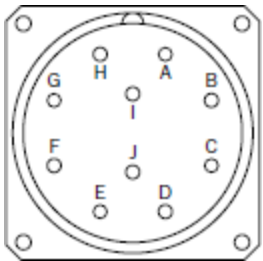

Description	Black Molded Heavy Duty PUR Jacketed Encoder cable to pigtail out
xxx	Cable length in feet. (005=5ft, 015=15ft, 025=25ft, 050=50ft, 100=100ft)
Cable	Black Heavy Duty Polyurethane Jacket (ABC3936)
Connector	10 Pin Female Molded M18 Frame Size - (MS3106A18-1S)

Pin #	Color	BEI	STEGMAN
A	Pink	A +	A
B	Yellow	B +	B
C	Black	Z +	M
D	Brown	+ VS	+ VS
E	Red		Set Zero
F	White	0V	Common
G	Blue	Case Ground	Case Ground
H	Gray	A -	A not
I	Green	B -	B not
J	Violet	Z -	M not

View from end of connector

A	PINK
B	YELLOW
C	BLACK
D	BROWN
E	RED
F	WHITE
G	BLUE
H	GREY
I	GREEN
J	VIOLET

Cable Spec	
Cable	ABC 3936 - Twisted 5 Pair, Shielded with drain
Cable Jacket	Heavy Duty Black Polyurethane
Cable Conductor	24 AWG 7/32 stranded copper
Cable Shield	Un-terminated at Connector.
Temperature Range	-40C to +98C
Nominal Overall OD	0.350" ± .010"